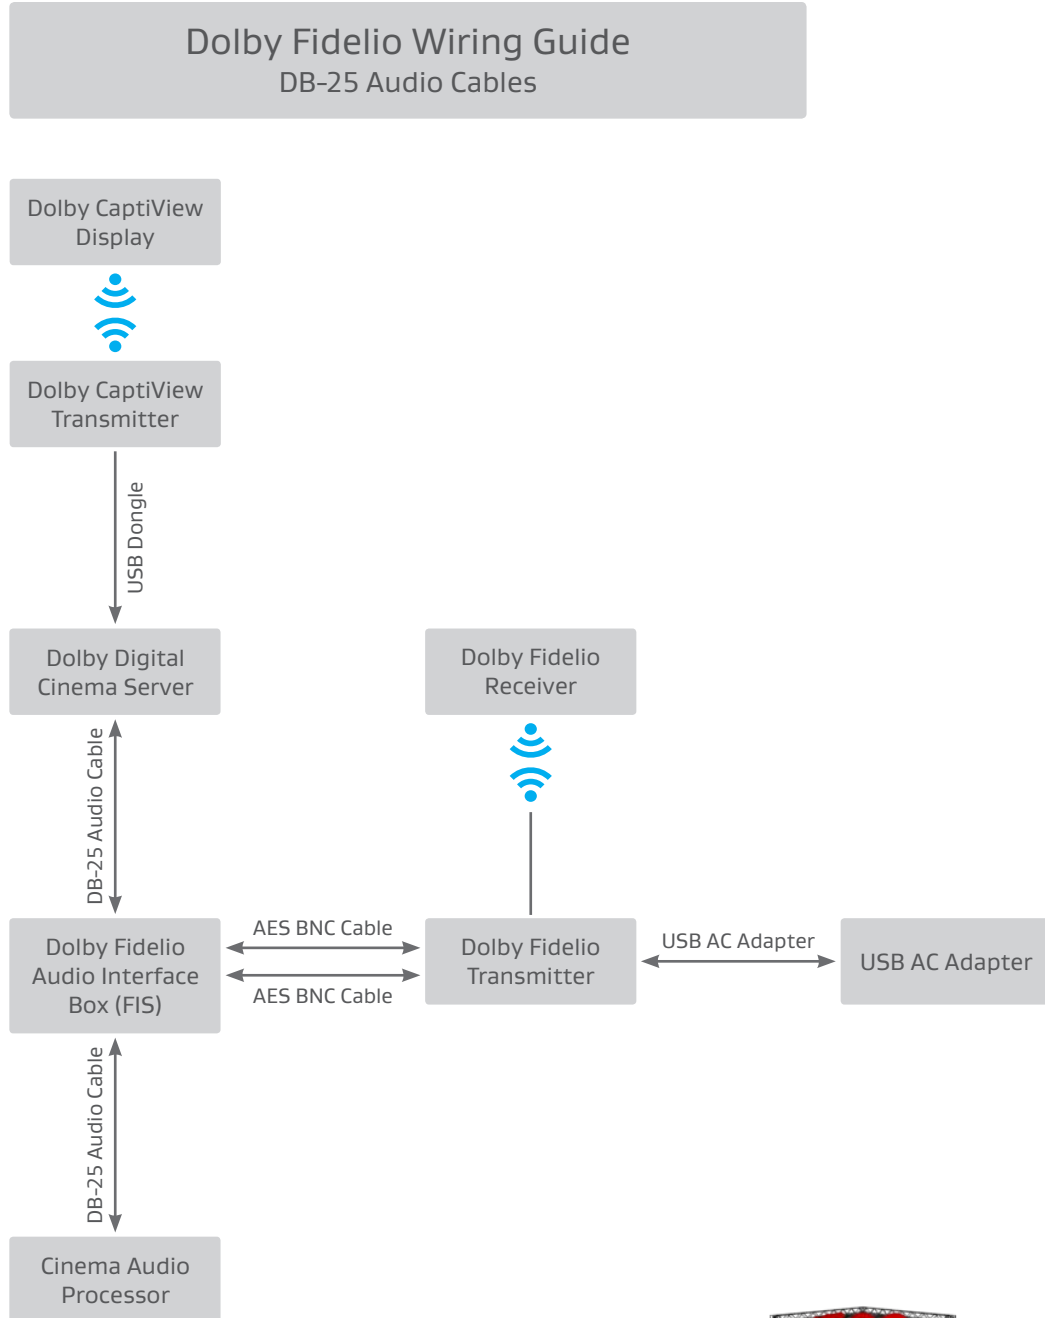

Dolby® Fidelio

DELIVER A BETTER EXPERIENCE

Dolby® Fidelio is a wireless audio system that delivers descriptive narration for the visually impaired (VI soundtrack) and amplified sound for the hearing impaired (HI soundtrack) in theatres. The system consists of a compact audio receiver with a plug-in headset, an audio transmitter that connects to any server via audio and USB connections, and a charging station that accommodates 10 receivers. Auditorium and channel (VI or HI) assignment can be easily configured from the touch-screen tablet.

DOLBY FIDELIO KEY FEATURES

- Compact audio receiver
- Audio receiver provides a standard 3.5 mm headphone jack
- Audio transmitter connects to Dolby digital cinema servers* via audio cable and USB connection
- Charging station for 10 receiver units
- Configure the auditorium and channel (HI or VI) assignment through a touch-screen tablet

* Excluding legacy Dolby DSP/DSS servers

Dolby Fidelio Wireless Audio System

Connection Diagram

Note: Dolby Fidelio also supports RJ-45 audio connections.

The English version of this document is the only legally binding version. Translated versions are not legally binding and are for convenience only.